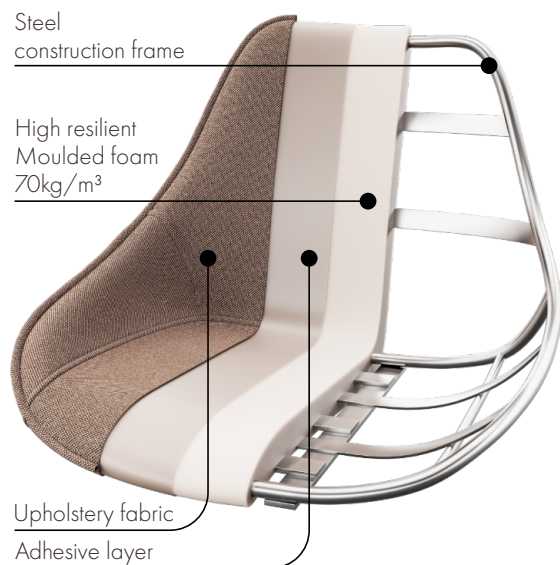

# Keto collection

Concise, distinctive, and timeless design.

Keto presents an elegant and minimalist silhouette. Fully upholstered and enveloped in soft, flexible foam, it seamlessly harmonizes with workspace and meeting areas, private homes, and dining spaces. With a wide range of wooden and metal bases, as well as fabric options, it offers versatility to seamlessly adapt to any space and meet individual preferences.

# Technical sheet

<b>Structure</b>	ergonomic construction made of metal, moulded polyurethane foam with a density of 70 kg/m <sup>3</sup> (+ - 5kg)
<b>Warranty</b>	5-year warranty on the seat structure and foam
<b>Fabric consumption</b>	1,38 m

Ergo**Curved**

Spring**Back**

Disassembled

Memo**Swing**

Steel**Framing**

Sustainability

Flex**Pure**

Anti**Scratch**