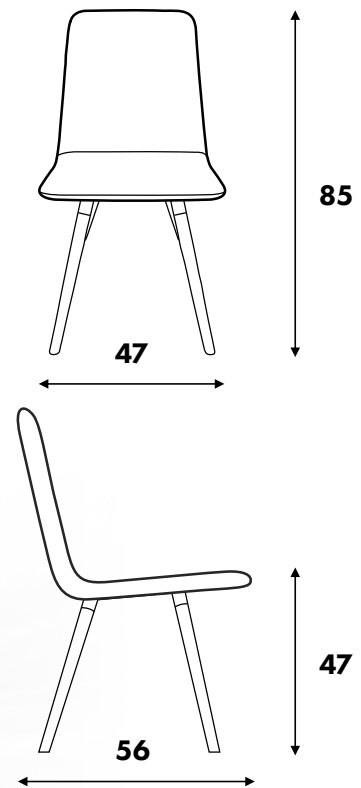

# Technical sheet

<b>Structure</b>	ergonomic construction made of metal, moulded polyurethane foam with a density of 70 kg/m <sup>3</sup> (+ - 5kg)
<b>Warranty</b>	5-year warranty on the seat structure and foam
<b>Fabric consumption</b>	1,38 m