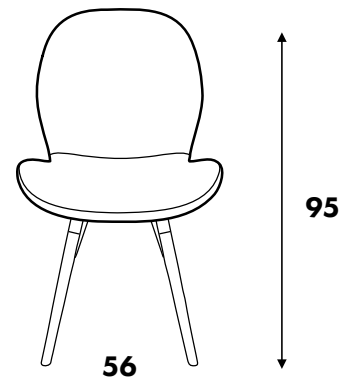

Technical sheet

Structure | ergonomic construction made of metal, moulded polyurethane foam with a density of 70 kg/m³ (+ - 5kg)

Warranty | 5-year warranty on the seat structure and foam

Fabric consumption | 1,38 m