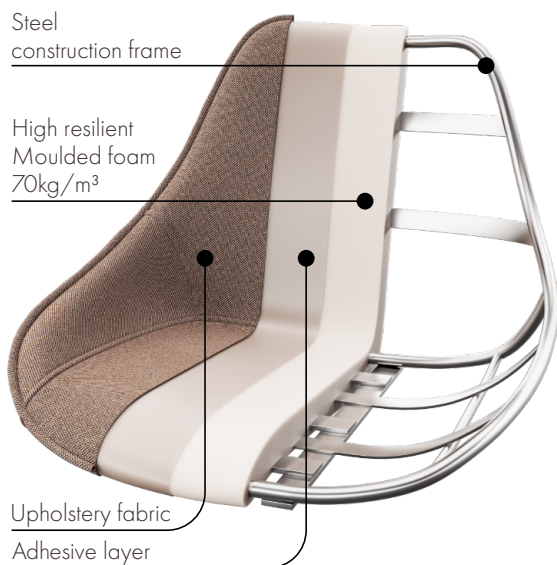

Notos collection

Notos. Curved and stylish fashion creates a timeless form designed with the utmost comfort in mind. With a wide range of wooden and metal bases, as well as fabric options, it offers versatility to seamlessly adapt to any space and meet individual preferences.

Technical sheet

Structure | ergonomic construction made of metal, moulded polyurethane foam with a density of 70 kg/m³ (+ - 5kg)

Warranty | 5-year warranty on the seat structure and foam

Fabric consumption | 1,38 m

Ergo**Curved**

Spring**Back**

Disassembled

Memo**Swing**

Steel**Framing**

Sustainability

Flex**Pure**

Anti**Scratch**