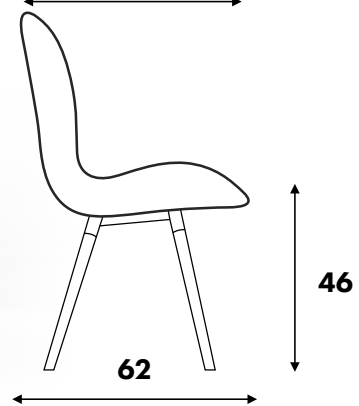

Technical sheet

Structure | ergonomic construction made of metal, moulded polyurethane foam with a density of 70 kg/m³ (+ - 5kg)

Warranty | 5-year warranty on the seat structure and foam

Fabric consumption | 1,38 m